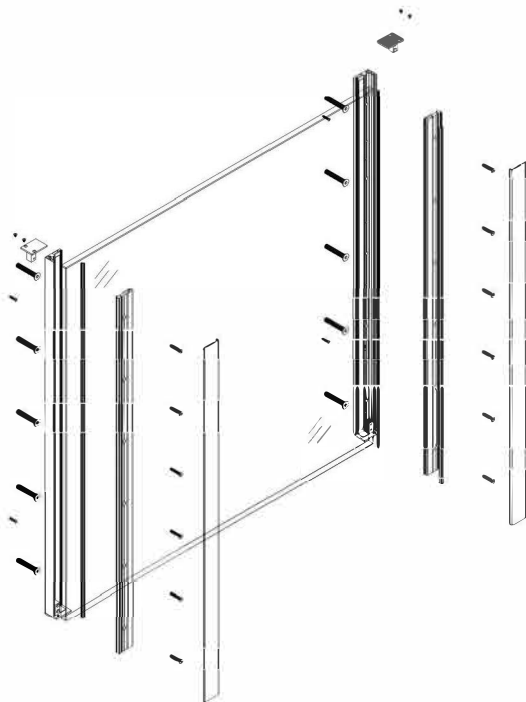

PARIS1 CRL Wall Fixed Juliet Balcony System 13.52mm / 17.52mm glass

This kit includes the following components:

1mm Gaskets (E2) for 17.52
3mm Gaskets (E1) for 13.52

| | |
|------------------|----------------------------------|
| -APPLICATIONS | Juliet Balcony |
| -MATERIALS | Aluminium |
| -FEATURES | Can be cut to size on site |
| -GLASS THICKNESS | 13.52mm / 17.52mm Tempered Glass |

| PARIS1 | | | |
|----------|--------------------------------------|--|--|
| Articles | Applications | Glass Thickness | Glass Preparation |
| PARIS1 | CRL Wall Fixed Juliet Balcony System | 13.52 & 17.52mm Tempered Laminated Glass | Max span (13.52mm - 1620mm) (17.52mm - 2150mm) |

PARIS1 CRL Wall Fixed Juliet Balcony System 13.52mm / 17.52mm glass