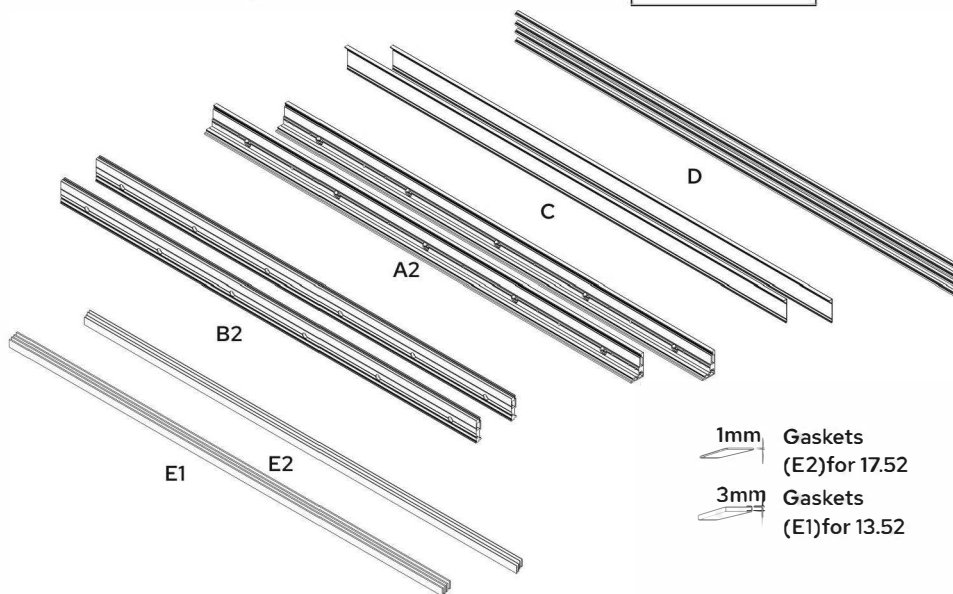

PARIS1 CRL Wall Fixed Juliet Balcony System 13.52mm / 17.52mm glass

This kit includes the following components:

1mm Gaskets (E2) for 17.52
3mm Gaskets (E1) for 13.52

| | |
|------------------|----------------------------------|
| -APPLICATIONS | Juliet Balcony |
| -MATERIALS | Aluminium |
| -FEATURES | Can be cut to size on site |
| -GLASS THICKNESS | 13.52mm / 17.52mm Tempered Glass |

| PARIS1 | | | |
|----------|--------------------------------------|--|--|
| Articles | Applications | Glass Thickness | Glass Preparation |
| PARIS1 | CRL Wall Fixed Juliet Balcony System | 13.52 & 17.52mm Tempered Laminated Glass | Max span (13.52mm - 1620mm) (17.52mm - 2150mm) |

PARIS1 CRL Wall Fixed Juliet Balcony System 13.52mm / 17.52mm glass