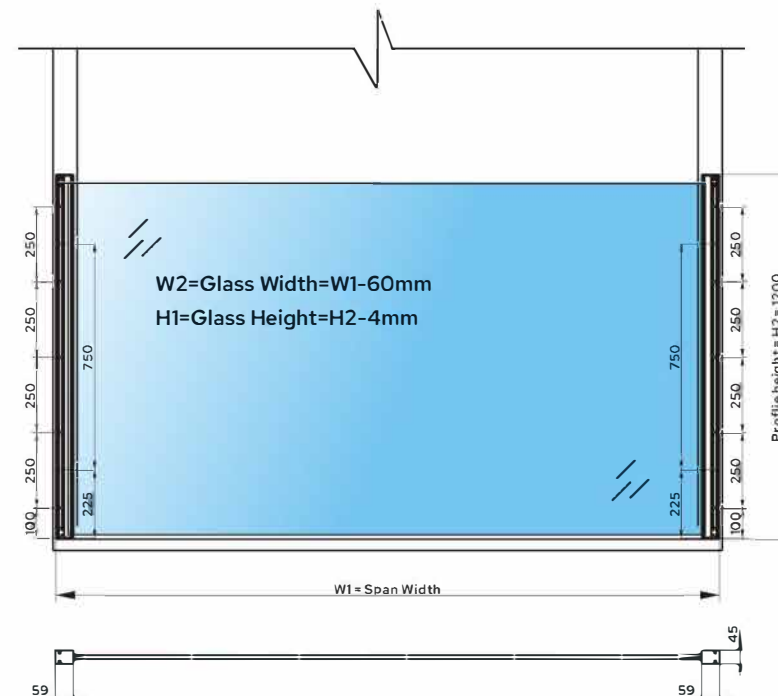

PARIS1 CRL Wall Fixed Juliet Balcony System 13.52mm / 17.52mm glass

This kit includes the following components:

1mm Gaskets (E2) for 17.52
3mm Gaskets (E1) for 13.52

| | |
|------------------|----------------------------------|
| -APPLICATIONS | Juliet Balcony |
| -MATERIALS | Aluminium |
| -FEATURES | Can be cut to size on site |
| -GLASS THICKNESS | 13.52mm / 17.52mm Tempered Glass |

| PARIS1 | | | |
|----------|--------------------------------------|--|--|
| Articles | Applications | Glass Thickness | Glass Preparation |
| PARIS1 | CRL Wall Fixed Juliet Balcony System | 13.52 & 17.52mm Tempered Laminated Glass | Max span (13.52mm - 1620mm) (17.52mm - 2150mm) |

PARIS1 CRL Wall Fixed Juliet Balcony System 13.52mm / 17.52mm glass